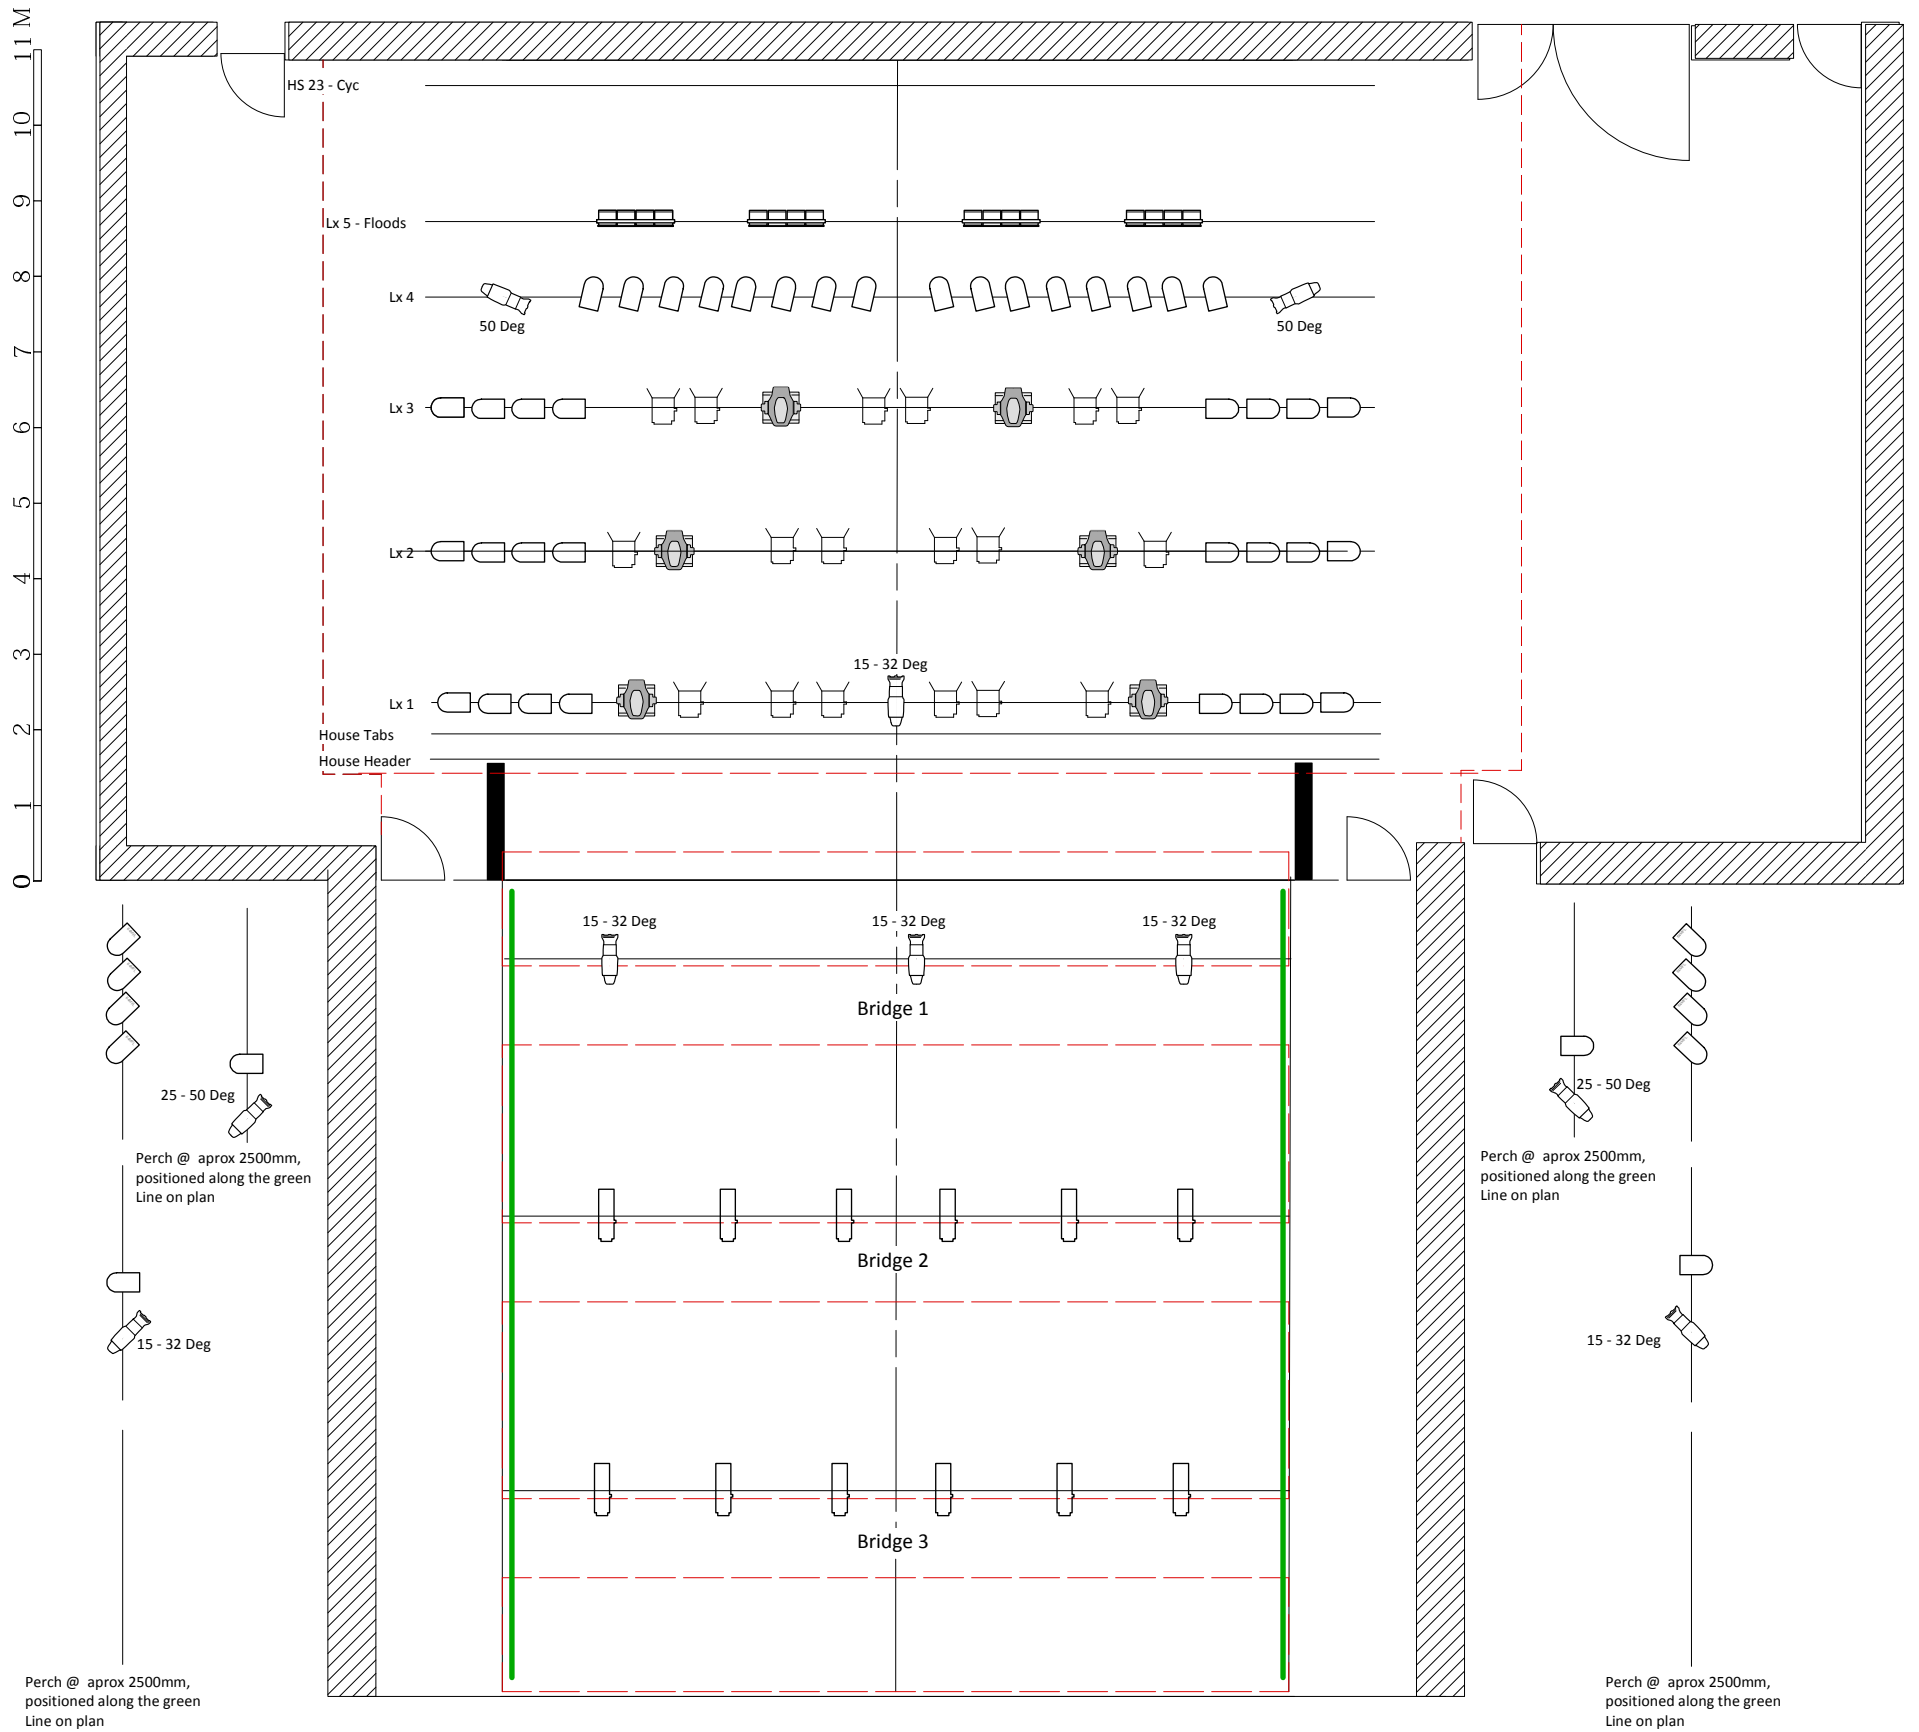

## Courtyard Theatre Hereford Main House Generic Lighting Plan

**NOT TO SCALE**

### Key

-  ETC Source 4  
(Beam angle Marked)
-  Par 64  
(CP62 Lamp fitted as standard)
-  ADB 1.2Kw Fresnel / PC
-  ADB 4 Cell 1Kw Symmetric Cyc Floods
-  Martin Mac 500
-  ADB 1.2Kw Profile

### Notes

- Parcans are fitted as standard with CP62 Lamps, a limited number of CP60 & CP61 lamps are available by prior arrangement.
- Our Front of House Rig is fixed and should not be moved unless extreme situations as this may occur a charge to the company, however lanterns can be added to it
- All lanterns come with colour frames.
- All fresnels / PC's in the above plan come with barn doors.
- We stock 5 Iris that fit the Source 4 (25 - 50 Deg) and source 4 (15 - 32 Deg) Lanterns.
- We stock a variety of both cut gels and selected rolls of gel, if you wish to use our colour please contact us with a gels list well in advance so we can check if it is in stock.
- If you require the use of floor circuits or booms please make this clear in advance.
- We have eight (8) booms and boom bases.
- The dimmers are all hard patched onto a single universe.
- All DMX outlets in the venue are 5 pin and run on their own universe separate to dimmers.
- All equipment in the above plan is part of the equipment list on our technical rider and is not in addition to it.