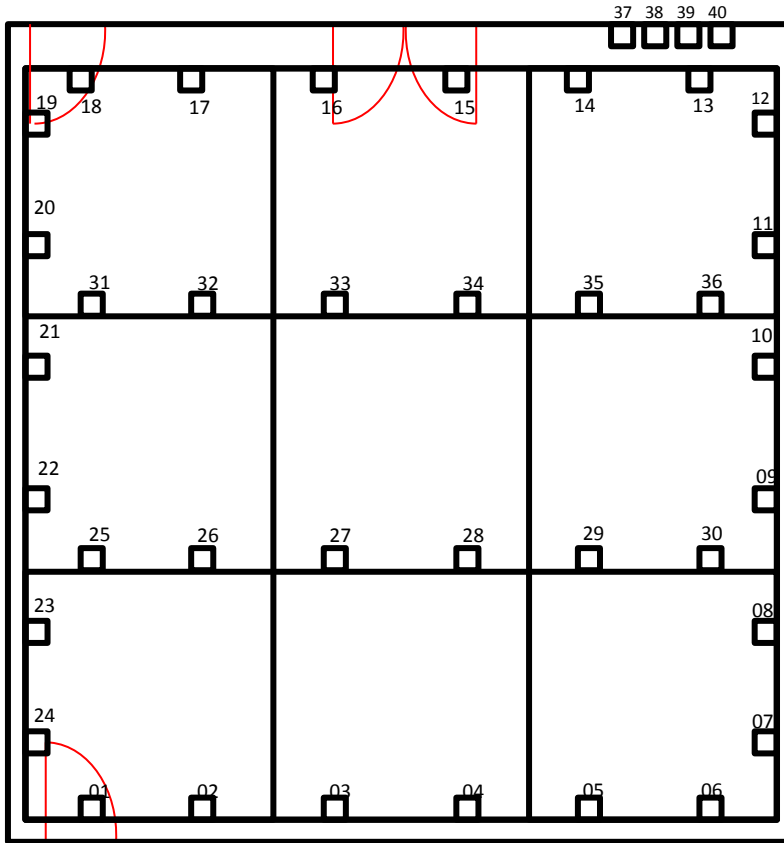

Studio Lx Plan

NOT TO SCALE

Socket	Patch	Gel	Focus
--------	-------	-----	-------

1			
2			
3			
4			
5			
6			
7			
8			
9			
10			
11			
12			
13			
14			
15			
16			
17			
18			
19			
20			

Socket	Patch	Gel	Focus
--------	-------	-----	-------

21			
22			
23			
24			
25			
26			
27			
28			
29			
30			
31			
32			
33			
34			
35			
36			
37			
38			
39			
40			